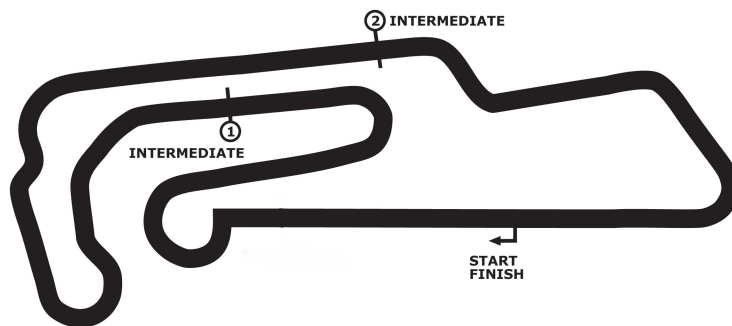

Porsche Sports Cup Oschersleben

PZ-Driver's Cup *Freies Training*

Motorsport Arena Oschersleben 3696 mtr.

07. - 09. August 2015

_wise GROUP
SOLUTIONS

COMMERZBANK 

USM
Möbelbausysteme