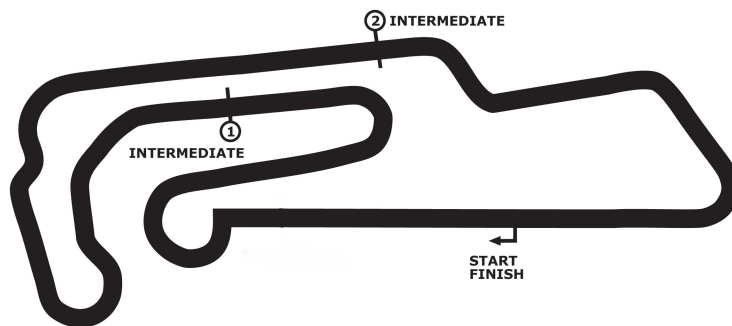

Porsche Sports Cup Oschersleben

Porsche Sports Cup Endurance Rennen 1

Motorsport Arena Oschersleben 3696 mtr.

07. - 09. August 2015