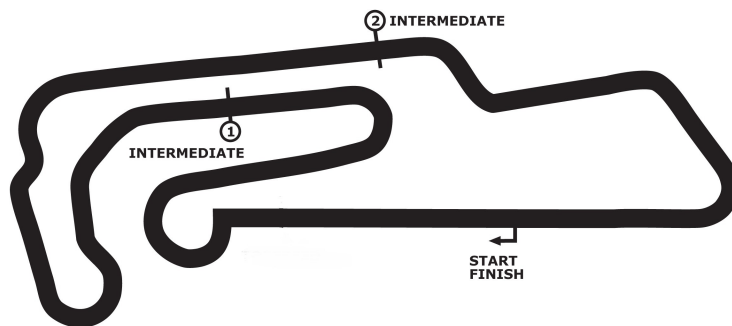

Porsche Sports Cup Oschersleben

Porsche Sports Cup Endurance Qualifying

Motorsport Arena Oschersleben 3696 mtr.

07. - 09. August 2015