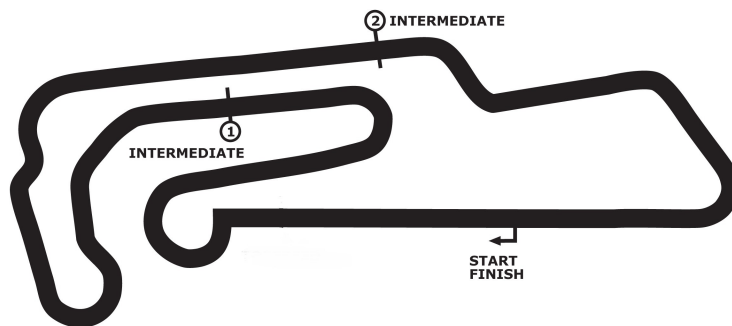

Porsche Sports Cup Oschersleben

Porsche Sports Cup Endurance *Freies Training*

Motorsport Arena Oschersleben 3696 mtr.

07. - 09. August 2015