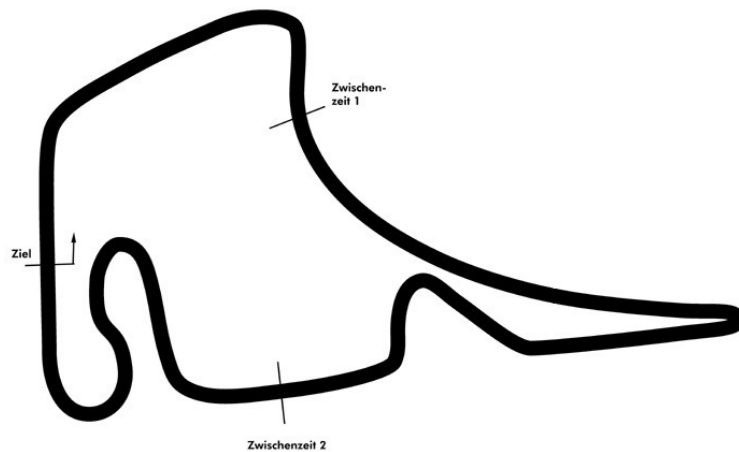

Porsche Sports Cup Hockenheim 1

Porsche Super Sports Cup Qualifying

Hockenheimring 4574 mtr.

30. - 31.Mai 2015