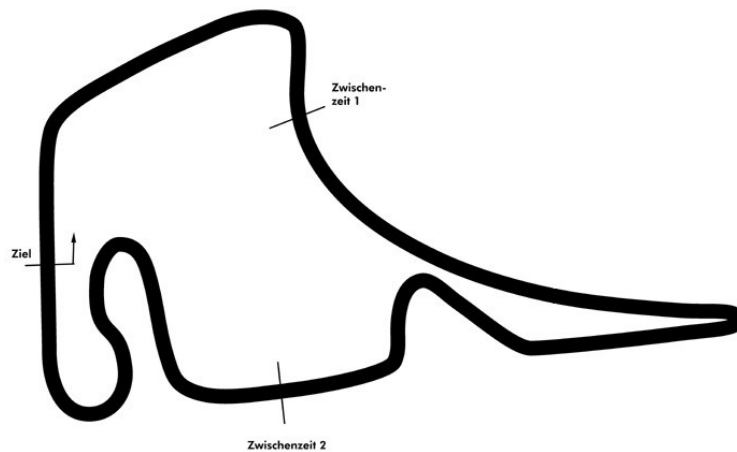

# Porsche Sports Cup Hockenheim 1

## Porsche Sports Cup Endurance *Qualifying*

**Hockenheimring 4574 mtr.**

30. - 31.Mai 2015