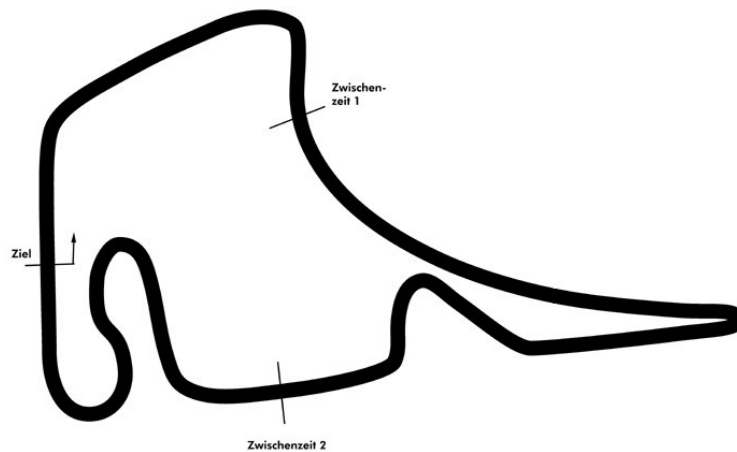

Porsche Sports Cup Hockenheim 1

Porsche Sports Cup Qualifying

Hockenheimring 4574 mtr.

30. - 31.Mai 2015