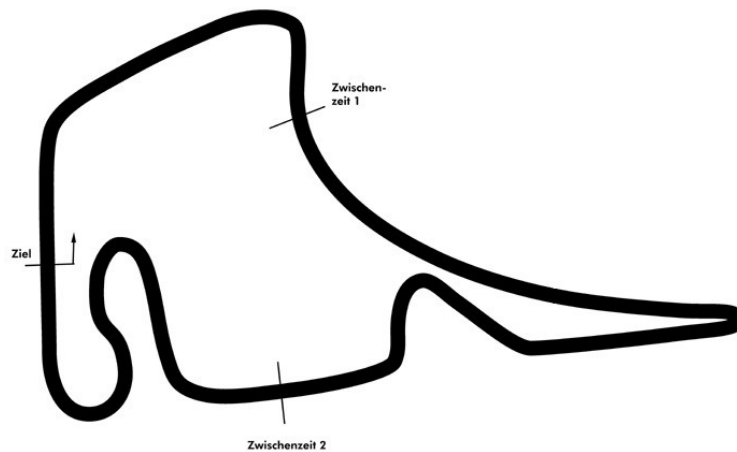

Porsche Sports Cup Hockenheim 2

Porsche Sports Cup *Rennen 2*

Hockenheimring 4574 mtr.

27.-28. Sept. 2014

wigeLIVE
SOLUTIONS

COMMERZBANK 

nimbus^x