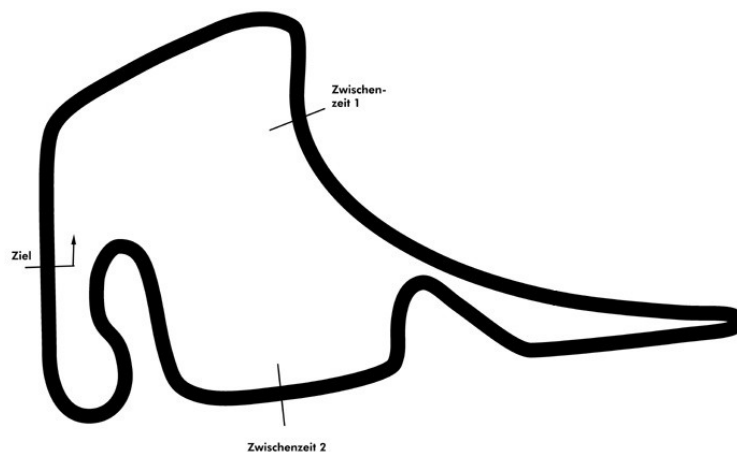

Porsche Sports Cup Hockenheim 2

Porsche Sports Cup Rennen 1

Hockenheimring 4574 mtr.

27.-28. Sept. 2014

wigeLIVE
SOLUTIONS

COMMERZBANK 

nimbus^x