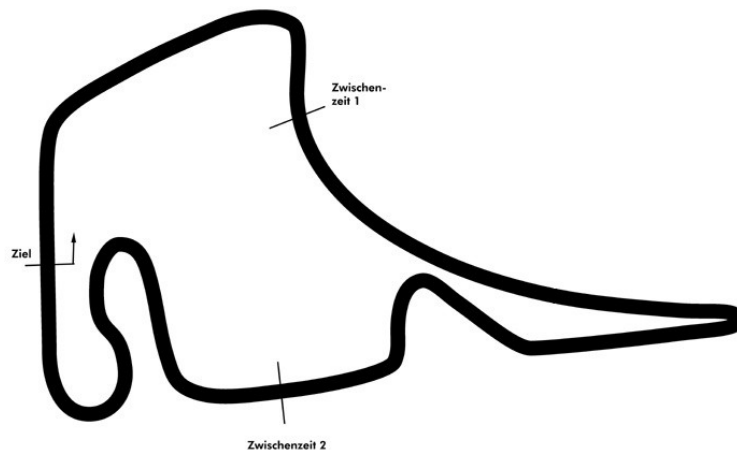

## Porsche Sports Cup Hockenheim 2

### Porsche Sports Cup Qualifying

**Hockenheimring 4574 mtr.**

27.-28. Sept. 2014

**wige**LIVE  
SOLUTIONS

COMMERZBANK 

nimbus<sup>x</sup>