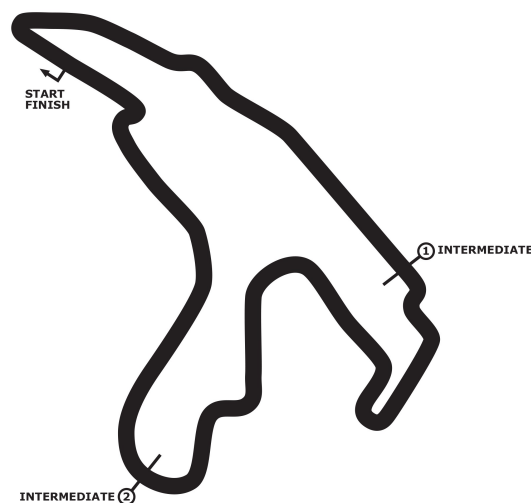

Porsche Sports Cup Spa-Francorchamps

PZ-Trophy *Wertungslauf 2*

Circuit de Spa-Francorchamps 7004 mtr.

13. - 14. Sept. 2014

wigeLIVE
SOLUTIONS

COMMERZBANK 

nimbus^x