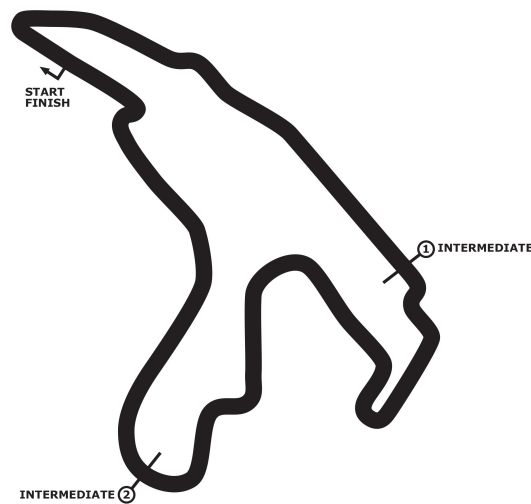

Porsche Sports Cup Spa-Francorchamps

Porsche Sports Cup Rennen 1

Circuit de Spa-Francorchamps 7004 mtr.

13. - 14. Sept. 2014

wigeLIVE
SOLUTIONS

COMMERZBANK 

nimbus^x