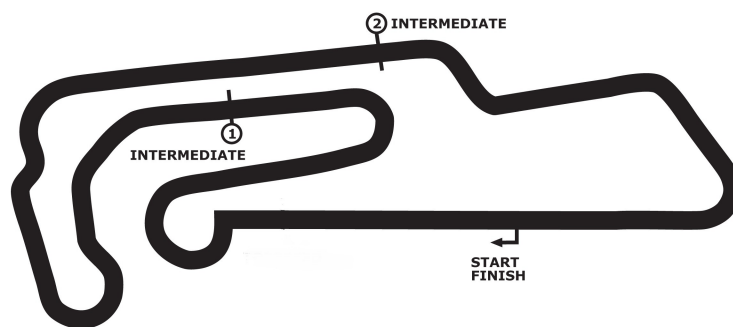

Porsche Sports Cup Oschersleben

Porsche Super Sports Cup Qualifying

Motorsport Arena Oschersleben 3696 mtr.

09. - 10. August 2014