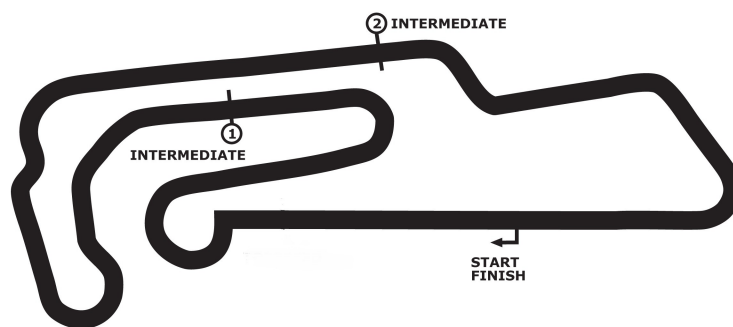

Porsche Sports Cup Oschersleben

Porsche Sports Cup Endurance *Freies Training*

Motorsport Arena Oschersleben 3696 mtr.

09. - 10. August 2014

wigeLIVE
SOLUTIONS

COMMERZBANK 

nimbus^x