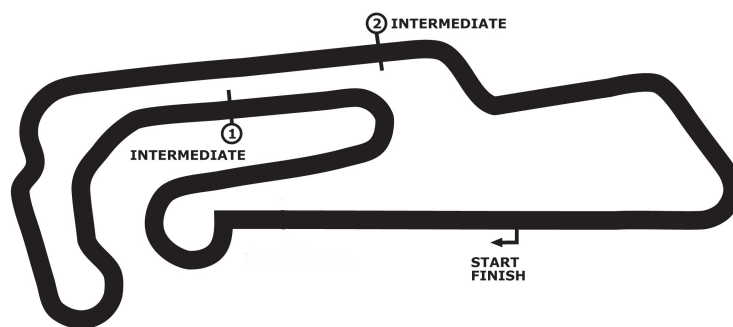

Porsche Sports Cup Oschersleben

Porsche Sports Cup Qualifying

Motorsport Arena Oschersleben 3696 mtr.

09. - 10. August 2014

wigeLIVE
SOLUTIONS

COMMERZBANK 

nimbus^x