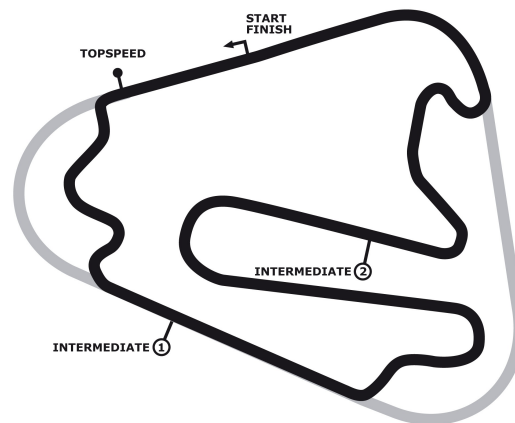

PORSCHE

10TH ANNIVERSARY

SPORTS CUP

DEUTSCHLAND

Porsche Sports Cup Lausitzring

Porsche Super Sports Cup

Freies Training

Lausitzring / GP-Kurs 4534 mtr.