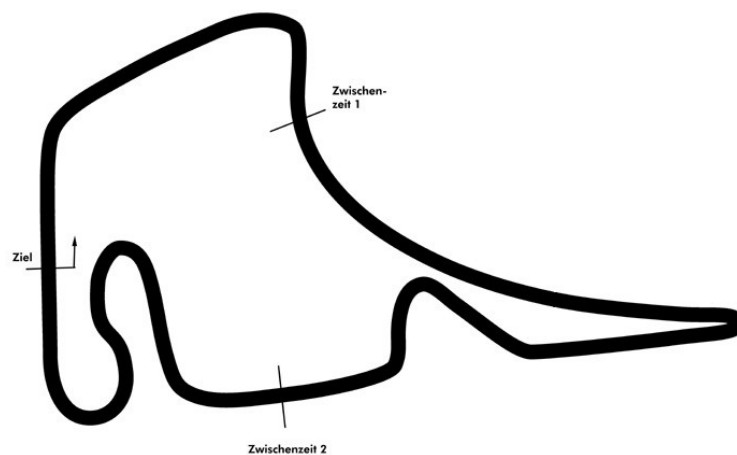

Porsche Sports Cup Hockenheim 1

Porsche Super Sports Cup Qualifying

Hockenheimring 4574 mtr.

17. - 18. Mai 2014

wigeLIVE
SOLUTIONS

COMMERZBANK 

nimbus^x