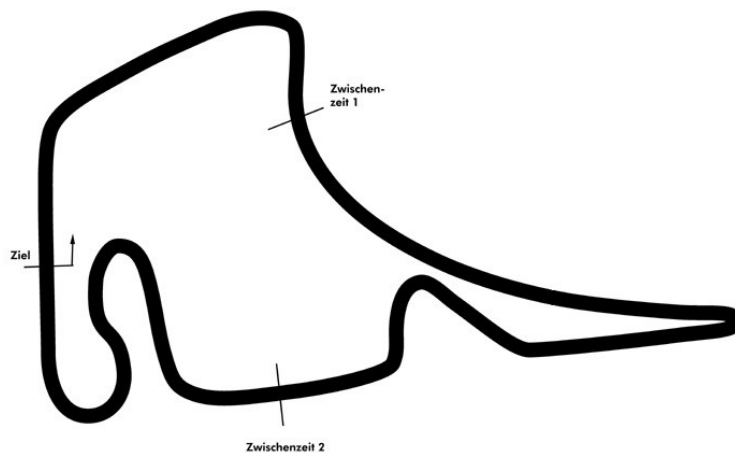

Porsche Sports Cup Hockenheim 1

Porsche Sports Cup Endurance Qualifying

Hockenheimring 4574 mtr.

17. - 18. Mai 2014

wigeLIVE
SOLUTIONS

COMMERZBANK 

nimbus^x