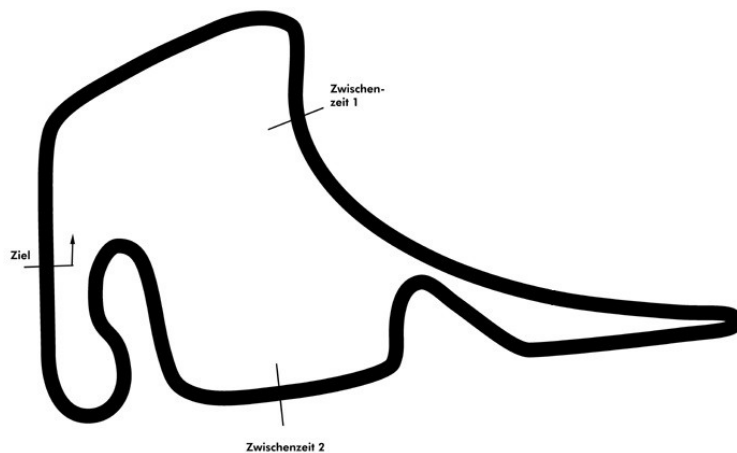

Porsche Sports Cup Hockenheim 1

Porsche Sports Cup Qualifying

Hockenheimring 4574 mtr.

17. - 18. Mai 2014

wige LIVE
SOLUTIONS

COMMERZBANK 

nimbus^x