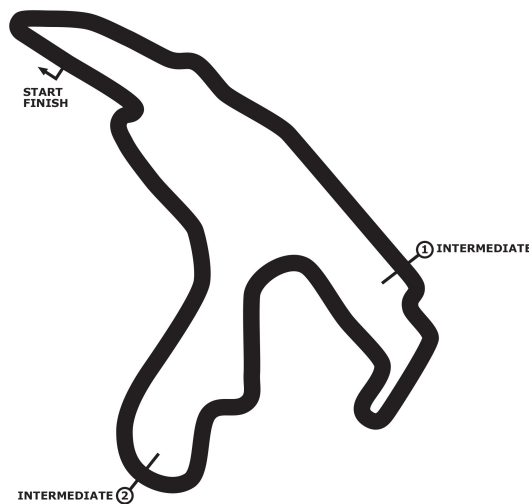

## PZ-Driver's Cup Wertungslauf

**Circuit de Spa-Francorchamps 7004 mtr.**

09. - 10. Sept. 2017

**wige** SOLUTIONS