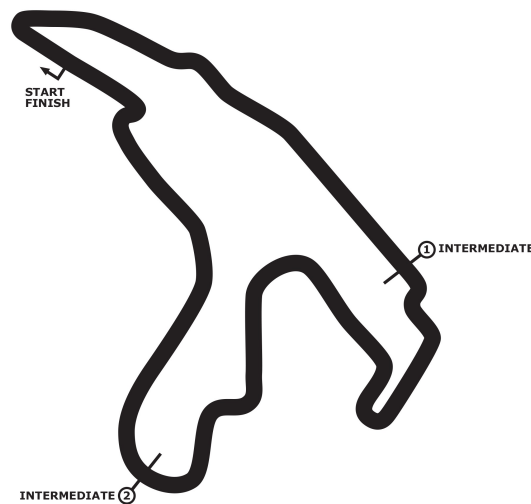

Porsche Sports Cup Spa Francorchamps

Porsche Super Sports Cup Rennen 2

Circuit de Spa-Francorchamps 7004 mtr.

09. - 10. Sept. 2017

wige SOLUTIONS