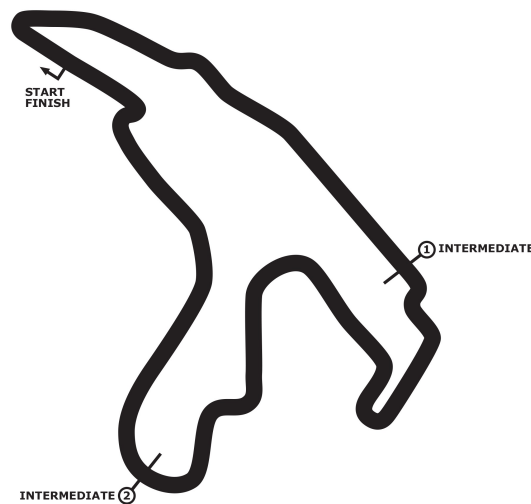

Porsche Sports Cup Spa Francorchamps

Porsche Super Sports Cup Rennen 1

Circuit de Spa-Francorchamps 7004 mtr.

09. - 10. Sept. 2017

wige SOLUTIONS