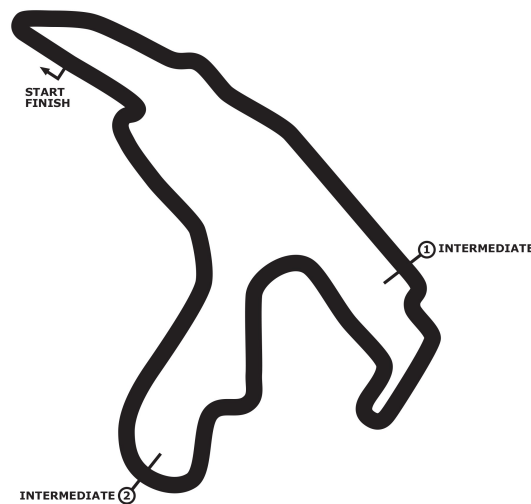

## Porsche Sports Cup Endurance *Rennen 2*

**Circuit de Spa-Francorchamps 7004 mtr.**

09. - 10. Sept. 2017

**wige** SOLUTIONS