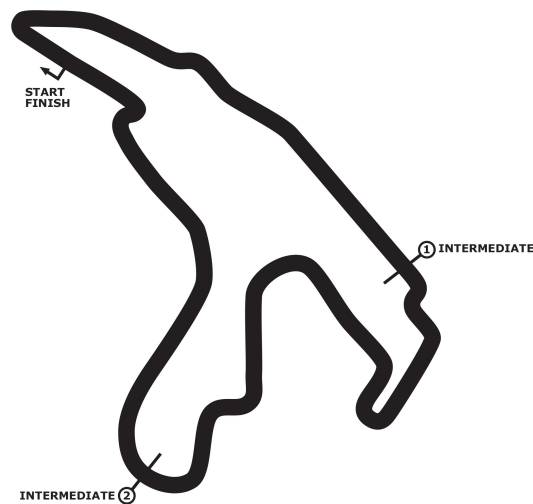

## Porsche Sports Cup Endurance Qualifying

**Circuit de Spa-Francorchamps 7004 mtr.**

09. - 10. Sept. 2017

**wige** SOLUTIONS