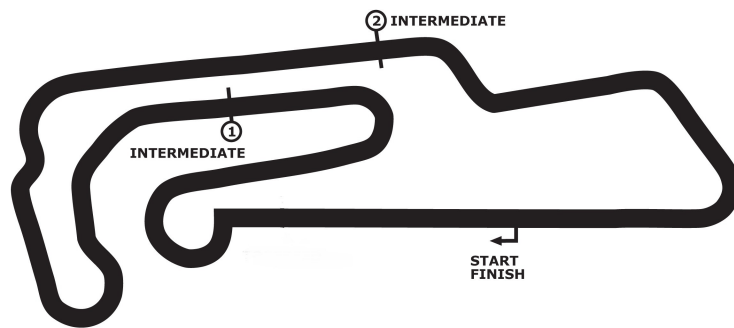

Porsche Sports Cup Oschersleben

Porsche Sports Cup Endurance Qualifying

Motorsport Arena Oschersleben 3696 mtr.

19. - 20. August 2017

wige SOLUTIONS

COMMERZBANK 