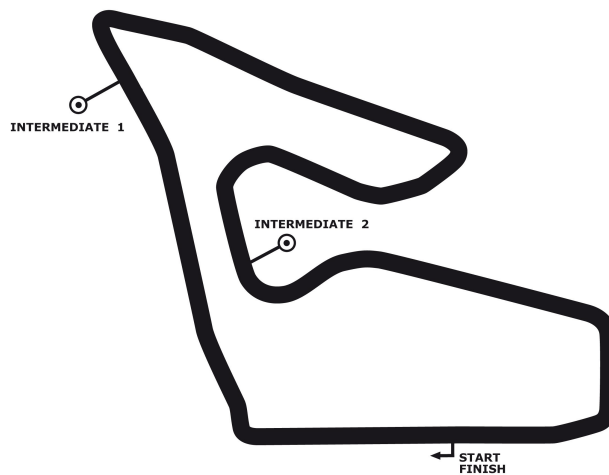

# Porsche Sports Cup Red Bull Ring

## Porsche Super Sports Cup Qualifying

**Red Bull Ring 4326 mtr.**

28. - 30. Juli 2017

**wige** SOLUTIONS