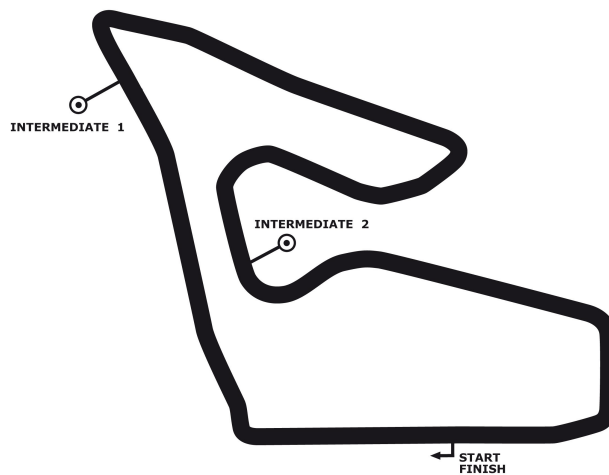

# Porsche Sports Cup Red Bull Ring

## Porsche Sports Cup Qualifying

**Red Bull Ring 4326 mtr.**

28. - 30. Juli 2017

**wige** SOLUTIONS