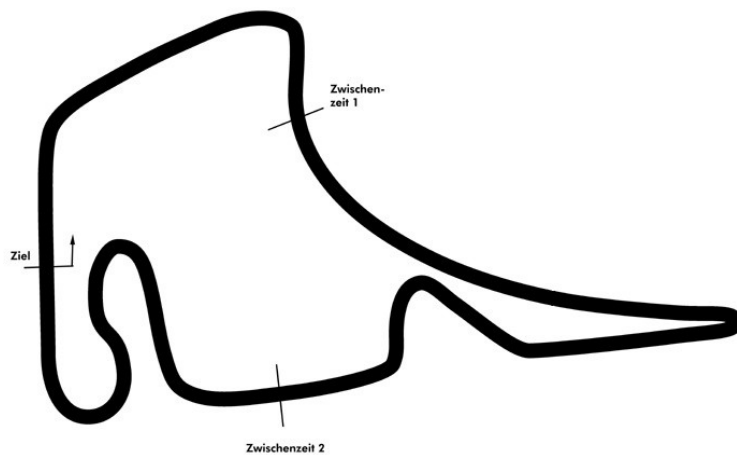

Porsche Sports Cup Hockenheim 1

Porsche Sports Cup Endurance Qualifying

Hockenheimring 4574 mtr.

02. - 04. Juni 2017

wige SOLUTIONS