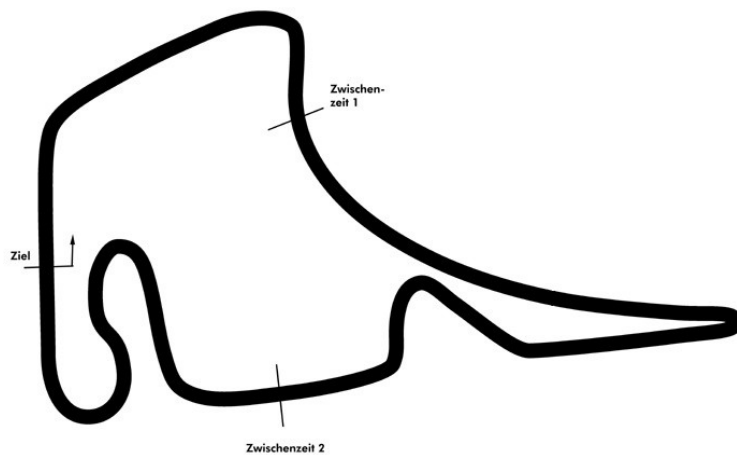

Porsche Sports Cup Hockenheim 1

Porsche Sports Cup Qualifying

Hockenheimring 4574 mtr.

02.06. - 04.06.Juni 2017

wige SOLUTIONS

COMMERZBANK 