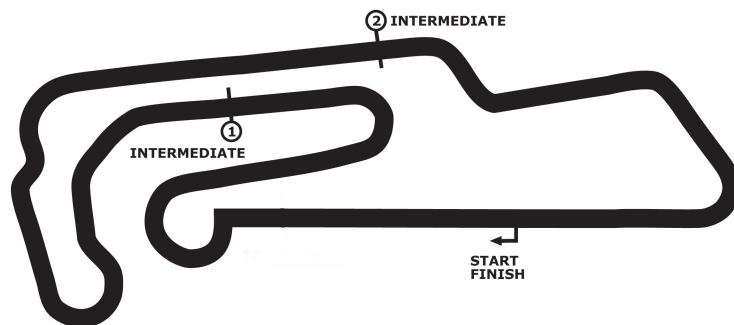

PORSCHE

**SPORTS CUP
DEUTSCHLAND**

Porsche Sports Cup Oschersleben

Porsche Sports Cup Endurance Qualifying

Motorsport Arena Oschersleben 3696 mtr.

11. - 12 August 2018

wige SOLUTIONS

COMMERZBANK 

 **MICHELIN**