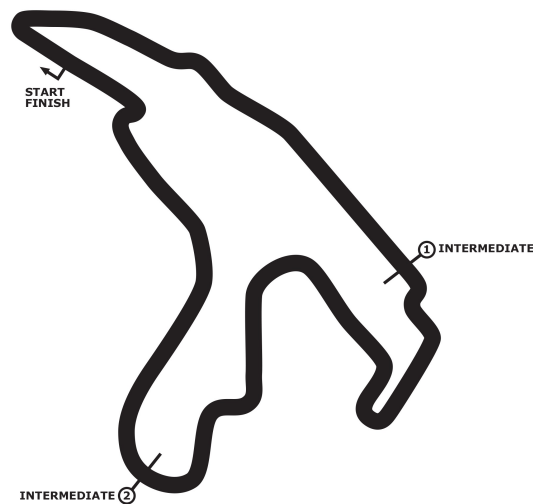

## Porsche Sports Cup Spa

### PZ-Driver's Cup *Wertungslauf*

**Circuit de Spa-Francorchamps 7004 mtr.**

08. - 09. September 2018

**wige** SOLUTIONS

COMMERZBANK 