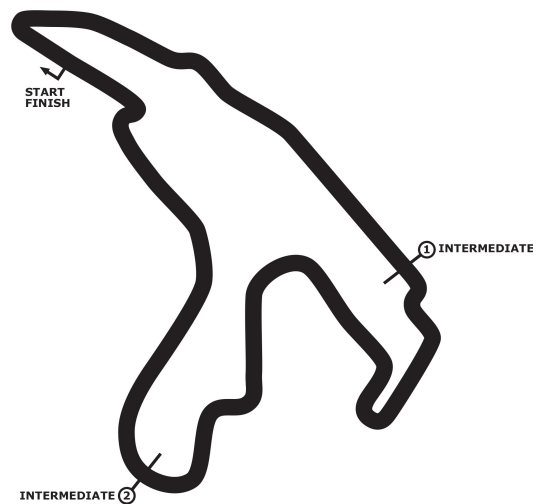

PORSCHE

**SPORTS CUP
DEUTSCHLAND**

Porsche Sports Cup Spa

Porsche Sports Cup Endurance

Rennen 1

Circuit de Spa-Francorchamps 7004 mtr.

08. - 09. September 2018

wige SOLUTIONS