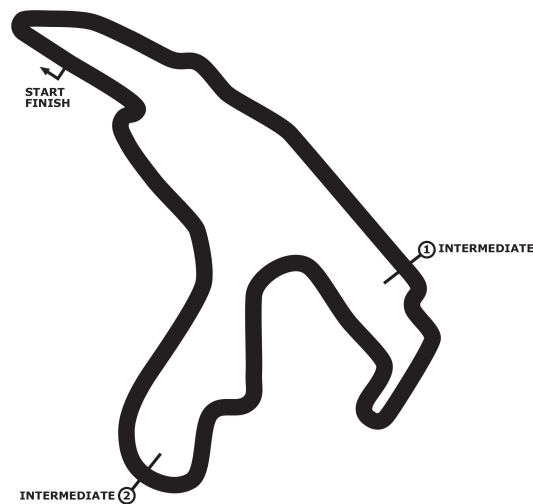

**PORSCHE**

**SPORTS CUP  
DEUTSCHLAND**

## **Porsche Sports Cup Spa**

### **Porsche Sports Cup Endurance Qualifying**

**Circuit de Spa-Francorchamps 7004 mtr.**

08. - 09. September 2018

**wige** SOLUTIONS

**COMMERZBANK** 