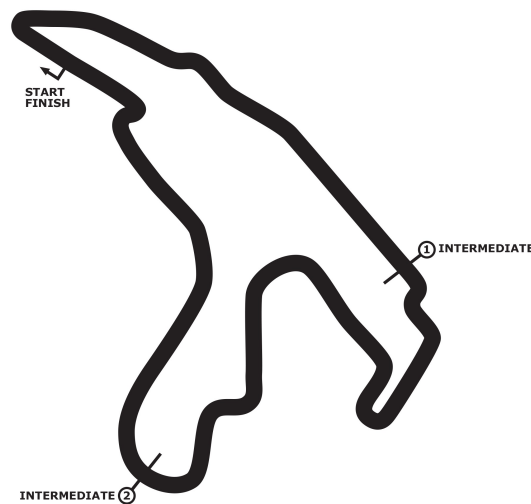

PORSCHE

**SPORTS CUP
DEUTSCHLAND**

Porsche Sports Cup Spa

Porsche Sports Cup Rennen 1

Circuit de Spa-Francorchamps 7004 mtr.

08. - 09. September 2018

wige SOLUTIONS

COMMERZBANK 