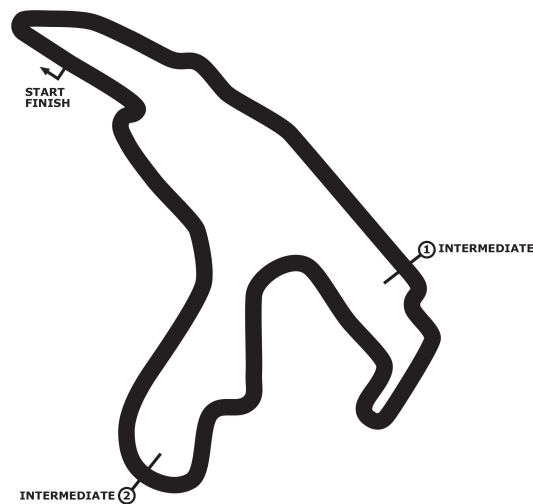

**PORSCHE**

**SPORTS CUP  
DEUTSCHLAND**

## **Porsche Sports Cup Spa**

### **Porsche Sports Cup Qualifying**

**Circuit de Spa-Francorchamps 7004 mtr.**

08. - 09. September 2018

**wige** SOLUTIONS

**COMMERZBANK** 