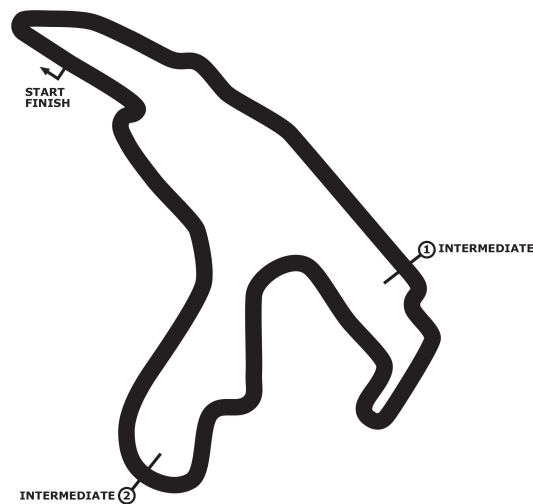

PORSCHE

15 JAHRE
SPORTS CUP
DEUTSCHLAND

Porsche Sports Cup Spa

Porsche Super Sports Cup **Qualifying**

Circuit de Spa-Francorchamps 7004 mtr.

14. - 15. September 2019

wige SOLUTIONS