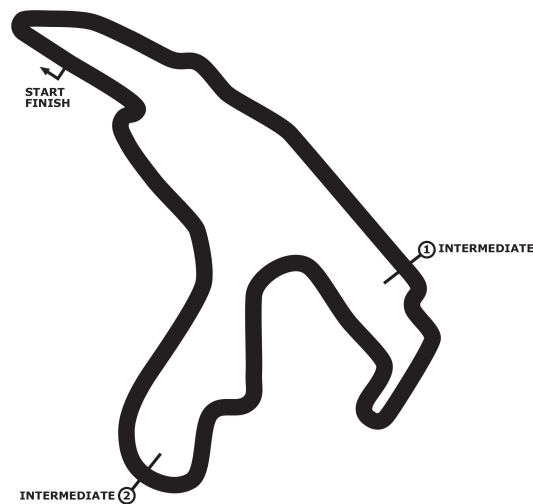

## **Porsche Sports Cup Spa**

### **Porsche Sports Cup Endurance** **Qualifying**

**Circuit de Spa-Francorchamps 7004 mtr.**

14. - 15. September 2019

**wige** SOLUTIONS