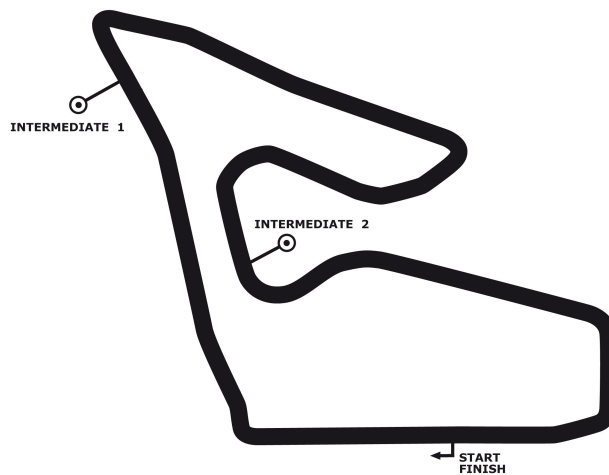

### Porsche Super Sports Cup Qualifying

**Red Bull Ring 4318 mtr.**

18. - 19. Juli 2020

**wige** SOLUTIONS