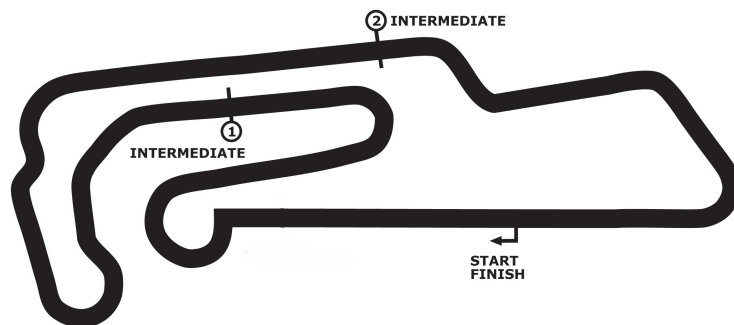

PORSCHE

**SPORTS CUP
DEUTSCHLAND**

Porsche Sports Cup Oschersleben

PZ-Driver's Cup ***Freies Training***

Motorsport Arena Oschersleben 3667 mtr.

08. - 09. August 2020

wige SOLUTIONS