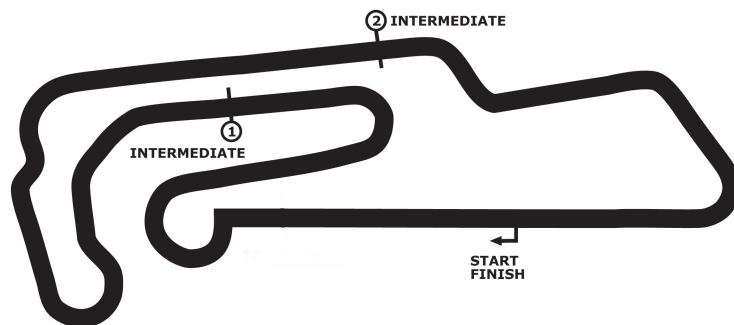

PORSCHE

**SPORTS CUP
DEUTSCHLAND**

Porsche Sports Cup Oschersleben

Porsche Sports Cup Endurance Qualifying

Motorsport Arena Oschersleben 3667 mtr.

08. - 09. August 2020

wige SOLUTIONS