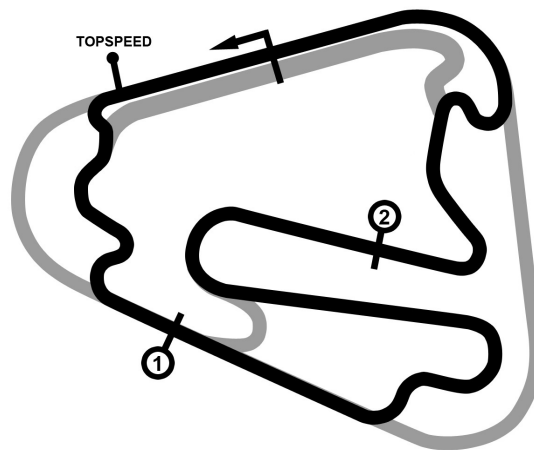

## Porsche Sports Cup Lausitzring

### Porsche Super Sports Cup *Qualifying*

**Lausitzring 4534 mtr.**

05. - 06. September 2020

**wige** SOLUTIONS