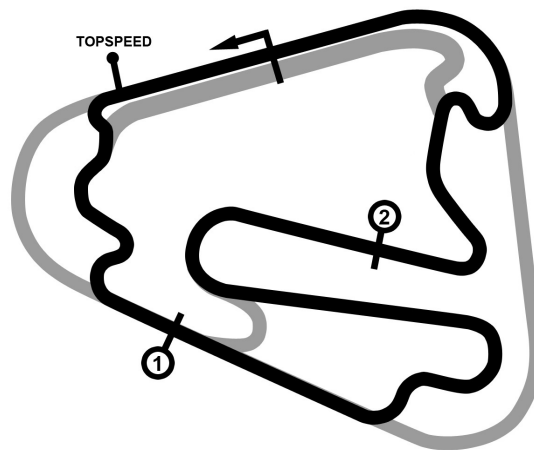

PORSCHE

SPORTS CUP
DEUTSCHLAND

Porsche Sports Cup Lausitzring

Porsche Sports Cup Endurance *Qualifying*

Lausitzring 4534 mtr.

05. - 06. September 2020

wige SOLUTIONS