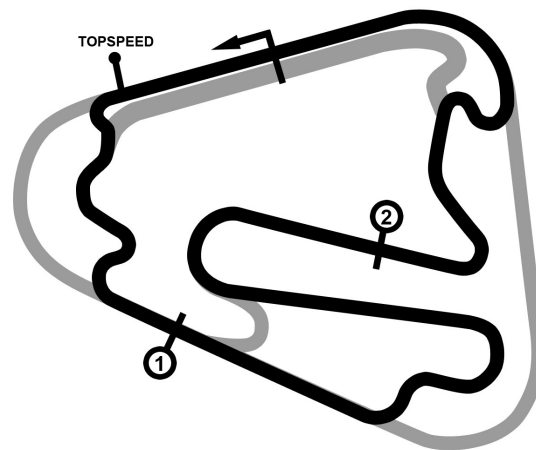

PORSCHE

SPORTS CUP
DEUTSCHLAND

Porsche Sports Cup Lausitzring

Porsche Sports Cup *Qualifying*

Lausitzring 4534 mtr.

05. - 06. September 2020

wige SOLUTIONS