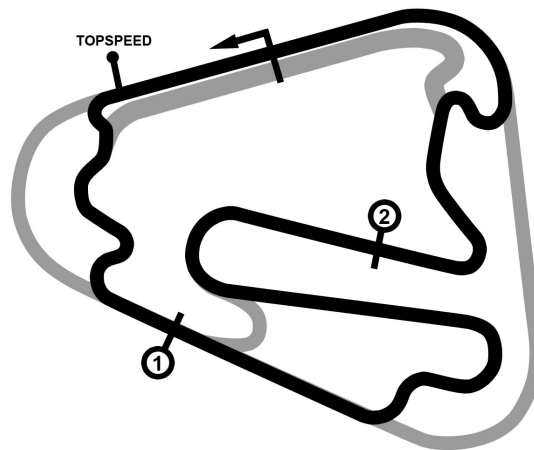

PORSCHE

**SPORTS CUP
DEUTSCHLAND**

Porsche Sports Cup Lausitzring

Porsche Endurance Challenge Qualifying

Lausitzring 4534 mtr.

04. - 05. September 2021

wige SOLUTIONS