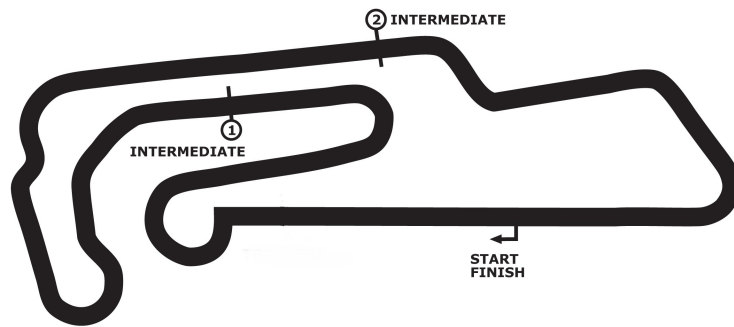

PORSCHE

**SPORTS CUP
DEUTSCHLAND**

Porsche Sports Cup Oschersleben

Porsche Endurance Challenge Qualifying

Motorsport Arena Oschersleben 3667 mtr.

13. - 14. August 2022

wige SOLUTIONS