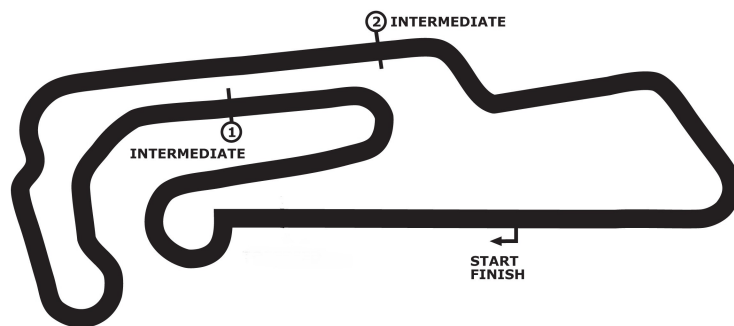

PORSCHE

**SPORTS CUP
DEUTSCHLAND**

Porsche Sports Cup Oschersleben

Porsche Drivers Competition Pro Freies Training 2

Motorsport Arena Oschersleben 3667 mtr.

13. - 14. August 2022

wige SOLUTIONS