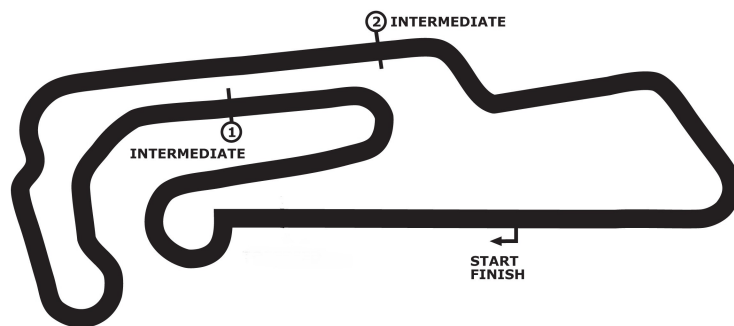

PORSCHE

**SPORTS CUP
DEUTSCHLAND**

Porsche Sports Cup Oschersleben

Porsche Drivers Competition Pro Freies Training 1

Motorsport Arena Oschersleben 3667 mtr.

13. - 14. August 2022

wige SOLUTIONS