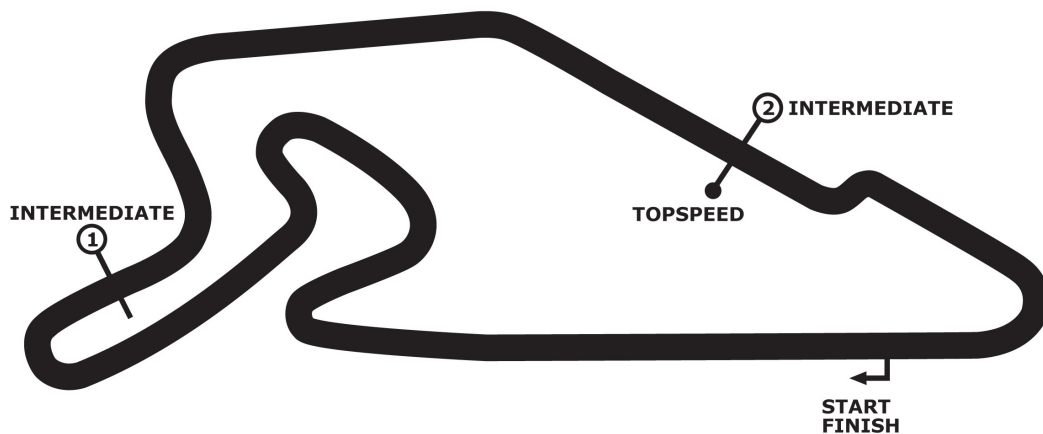

## 32. INT. ADAC TRUCK-GRAND-PRIX

Qualifying for Race 2

**Nürburgring 3618 m**

**30. June - 02. July 2017**