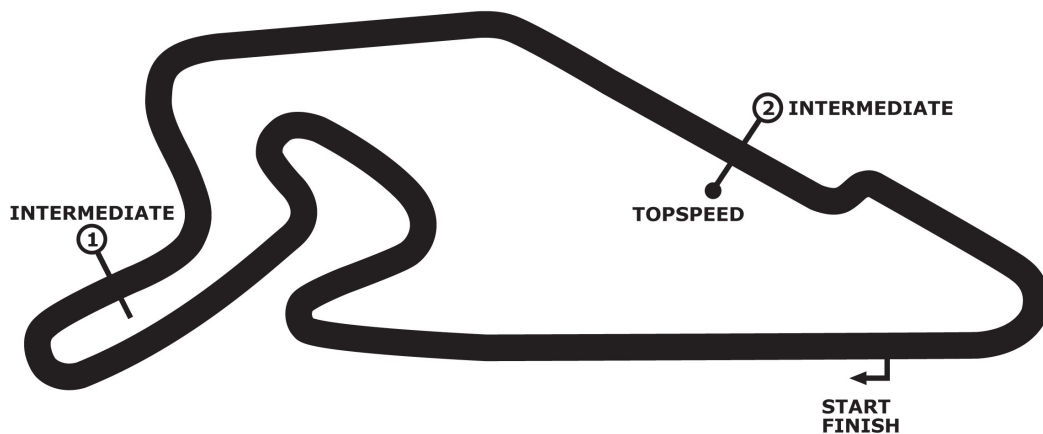

32. INT. ADAC TRUCK-GRAND-PRIX

Qualifying for Race 1

Nürburgring 3618 m

30. June - 02. July 2017