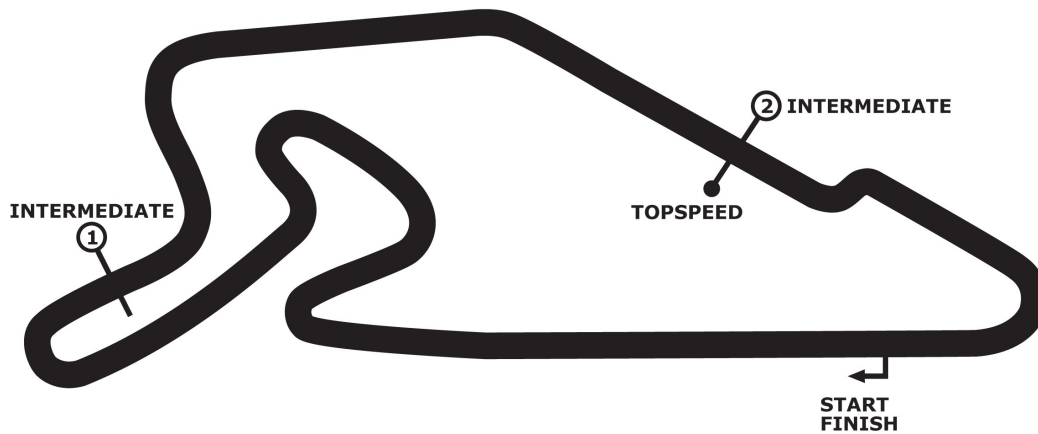

## 32. INT. ADAC TRUCK-GRAND-PRIX

timed practice 2 (Q2)

**Nürburgring 3629 m**  
**ROUND 3 - NÜRBURGRING (DEU)**  
**30. June - 02. July 2017**

**wige** SOLUTIONS